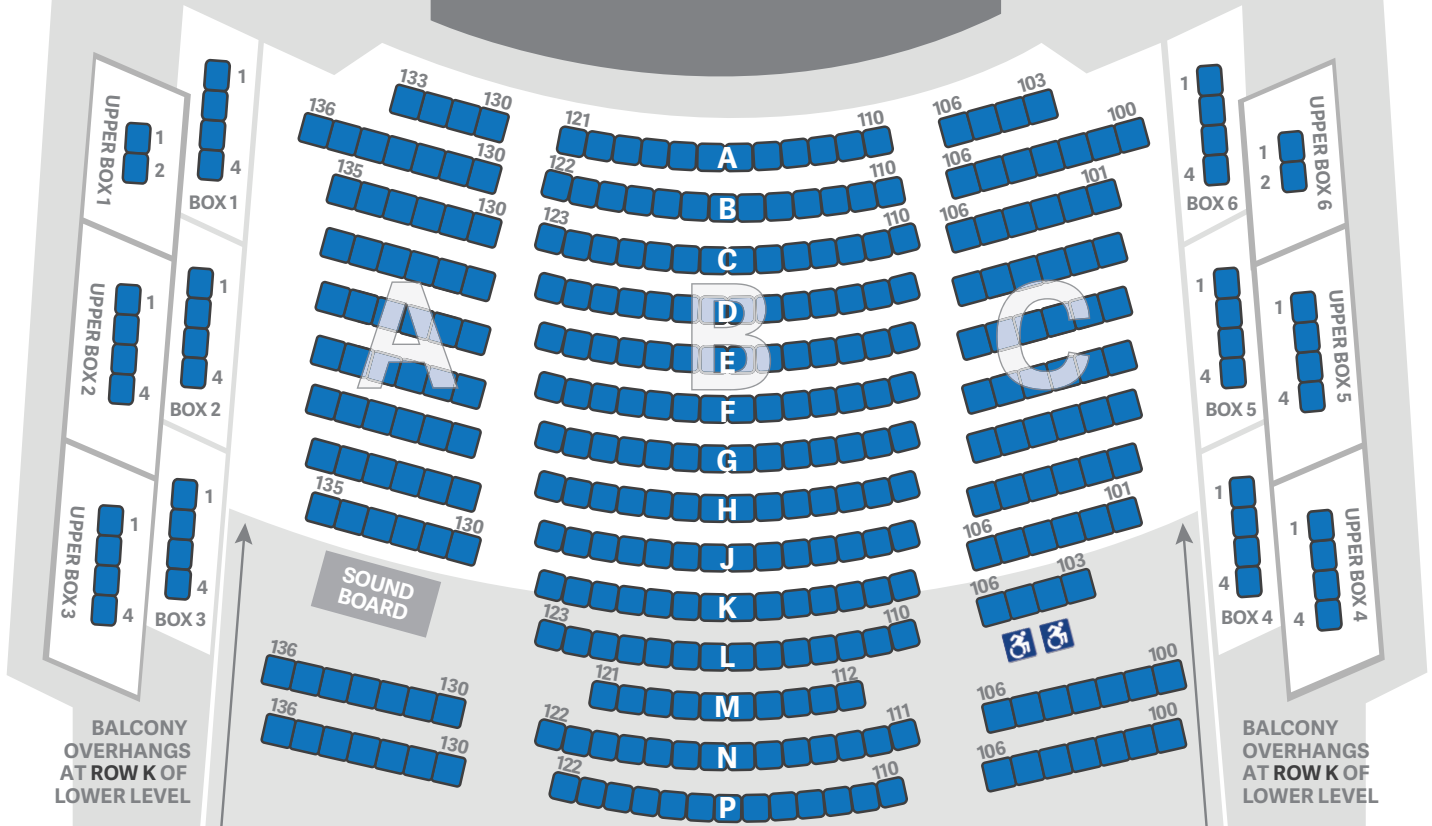

A.J. FLETCHER OPERA THEATER

Duke Energy Center
for the Performing Arts

A.J. Fletcher Theater

STAGE

ORCHESTRA - LOWER LEVEL